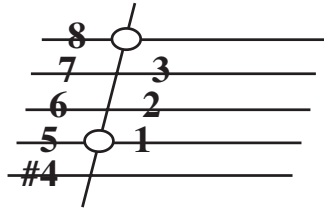

Lydian (Major Scale)

wwwhwwh 1 2 3 #4 5 6 7 8

Fa-Sol-La-Ti-Do-Re-Mi-Fa

Like F-F on piano's white keys

[Jazz Major]