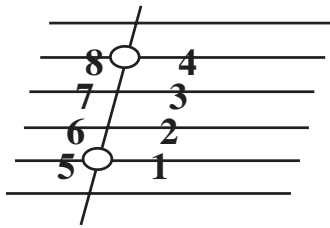

# Hammered Dulcimer & the ancient Modes (Patterns)

Treble (Left) Bridge  
White dots indicate the Bridge cap markers. Remember: there is always 1/2 step from the unmarked to the marked course

**IONIAN (Major Scale)**  
wwhwwwh 1 2 3 4 5 6 7 8  
Do-Re-Mi-Fa-Sol-La-Ti-Do  
Like C-C on piano's white keys  
[Regular Major]

**EXAMPLES:**  
Twinkle, Twinkle, 3  
Blind Mice, etc.  
(most songs that people in the Western world recognize)

**Mixolydian (Major Scale)**  
wwhwwhw 1 2 3 4 5 6 b7 8  
Sol-La-Ti-Do-Re-Mi-Fa-Sol  
Like G-G on piano's white keys  
[Dominant Major]

Mi-Fa-Sol-La-Ti-Do-Re-Mi

Like E-E on piano's white keys

[Spanish Minor]

**Locrian (Diminished Scale)**

hwwhww 1 b2 b3 4 b5 b6 b7 8

Ti-Do-Re-Mi-Fa-Sol-La-Ti

Like B-B on piano's white keys

[Diminished]