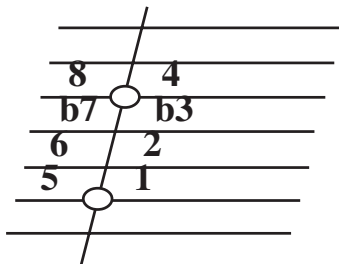

Dorian (Minor Scale)
whwwwhw 1 2 b3 4 5 6 b7 8
Re-Mi-Fa-Sol-La-Ti-Do-Re
Like D-D on piano's white keys
[Blues Minor]

EXAMPLES:
Scarborough Fair,
Drunken Sailor
Cluck Old Hen
Loch Lavin Castle
Santa Ana's Retreat
Road to Lisdoonvarna
Sally in the Garden (A part)